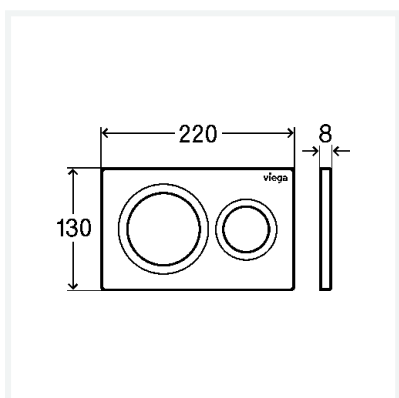

WC flush plate for Prevista

Visign for Style 20

- for all Prevista concealed cisterns
- manual flush actuation from front or top, dual flush technology

Components

fixing frame, actuating rod set, fixing bolt

Model 8610.1

Article 773 779

Properties

Cover plate	chrome-plated plastic
Actuator	chrome-plated plastic
Weight	208 g
Volume	2072 cm ³